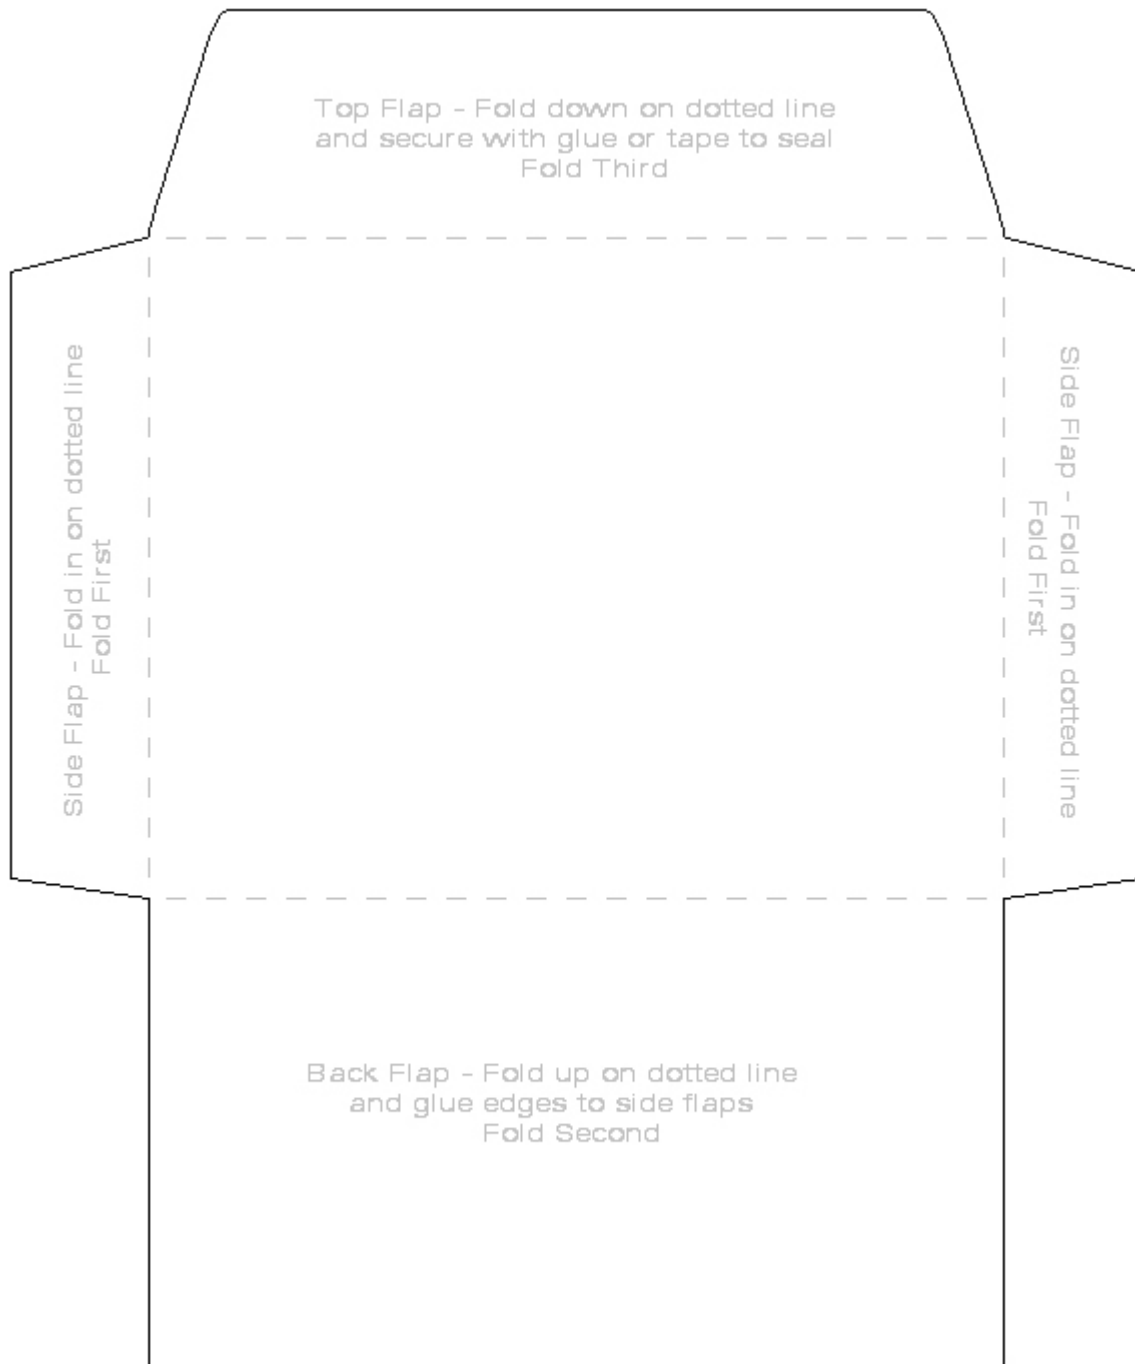

## 4.5 x 6 inch Printable Envelope

Print out and make this free 4.5 x 6 inch Envelope.

In most instances, you can right click on the card image below and choose to save it or print it! Print it onto a full sheet of paper, fold on the dotted lines, and glue as indicated.

(For best results, save the card graphic to your computer and print it out using a graphics program. See [this page](#) for printing help.)